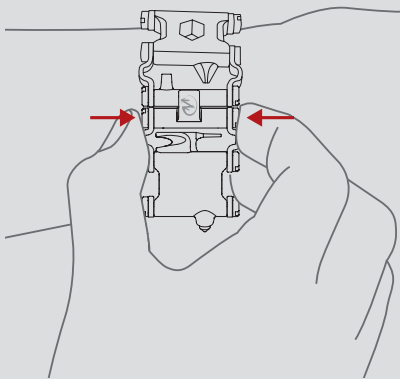

OPENING THE CLASP