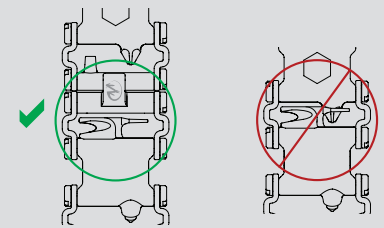

RECOMMENDED LOCATION FOR CUTTING HOOK