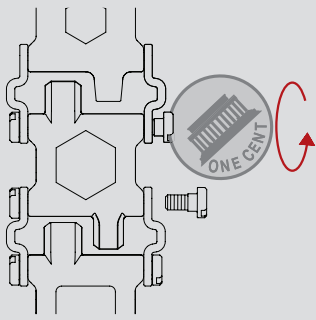

REMOVING & CHANGING LINKS