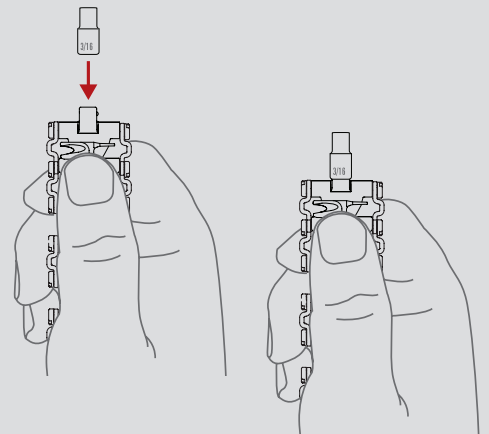

USING THE 1/4" SOCKET ADAPTER

Caution: This product contains a cutting hook and pinch points.
Warranty: See leatherman.com for more information.

Attention : ce produit contient une ou plusieurs lames aiguisées ou points de pincement. Garantie : Pour en savoir plus, visitez le site leatherman.com.

Achtung: Dieses Produkt weist eine oder mehrere scharfe Klingen auf. Vorsicht vor Quetschungen beim Öffnen und Schließen. Garantie: Weitere Informationen auf leatherman.com.

Attenzione: il prodotto contiene lame affilate e strumenti che comportano rischio di schiacciamento. Garanzia: Per ulteriori informazioni, consultare il sito web.leatherman.com.

Advarsel: Dette produktet inneholder et eller flere skarpe blader eller klempunkter. Garanti: Se leatherman.com for mer informasjon.

Let op: dit product bevat een of meer scherpe messen of punten. Garantie: Ga naar leatherman.com voor meer informatie.

редупреждение: данное изделие имеет одно или несколько острых лезвий или колющих наконечников. Гарантия: Более подробная информация представлена на сайте leatherman.com.

주의: 이 제품에는 최소한 한개의 날카로운 칼날 또는 핀치가 포함되어 있습니다. 보증: 내용은 leatherman.com을 참조하십시오.

注意: この製品には、鋭い刃先やパーツで怪我をしない様に注意。保証: ウェブサイト leatherman.com をご覧ください。

注意: 此产品包含一个或多个锋利刀片或者尖伤点。保修: 浏览 leatherman.com 获取更多信息。

注意: 此产品包含一个或多个锋利刀片或者尖伤点。保固: 浏览 leatherman.com 获取更多资讯。

LEATHERMAN TOOL GROUP, INC. P.O. BOX 20595, PORTLAND, OREGON 97294