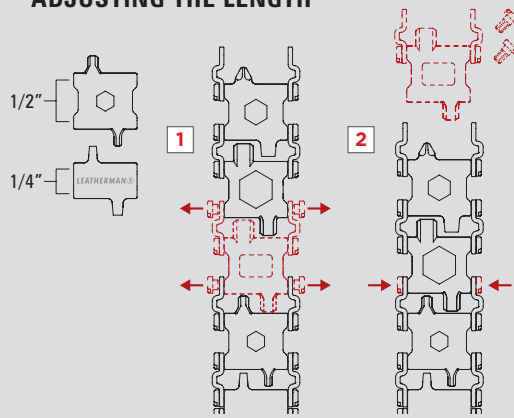

ADJUSTING THE LENGTH