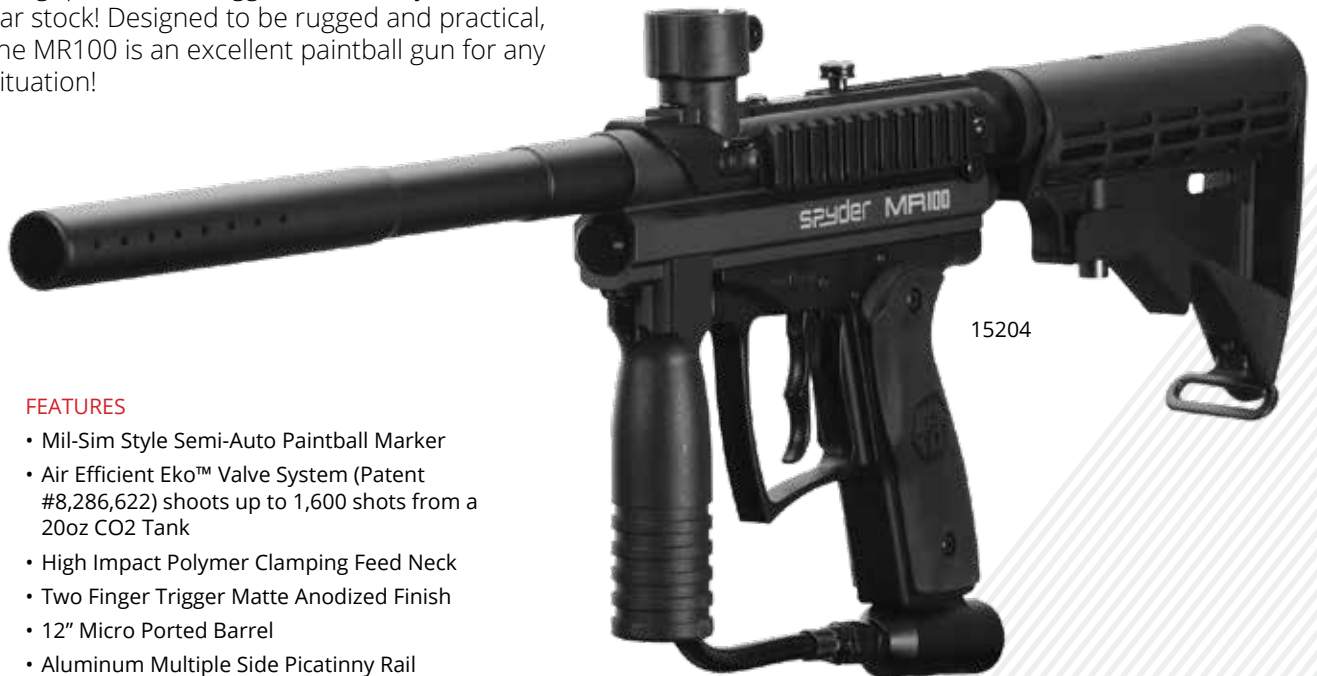

The new Spyder MR100 is a perfect entry to mid-range Spyder paintball gun for any paintball player. Featuring Spyders new super-efficient EKO Valve System, you can get up to 1600 shots per 20oz CO2 tank! The MR100 also includes a 12 micro ported barrel, aluminium picatinny rails, a high impact polymer vertical foregrip, a double trigger, and an adjustable car stock! Designed to be rugged and practical, the MR100 is an excellent paintball gun for any situation!

MR100™ PRO

SEMI-AUTO MARKER

FEATURES

- Mil-Sim Style Semi-Auto Paintball Marker
- Air Efficient Eko™ Valve System (Patent #8,286,622) shoots up to 1,600 shots from a 20oz CO2 Tank
- High Impact Polymer Clamping Feed Neck
- Two Finger Trigger Matte Anodized Finish
- 12" Micro Ported Barrel
- Aluminum Multiple Side Picatinny Rail Mounting System
- High Impact Polymer Vertical Fore-Grip
- Aluminum Trigger Frame
- Pull Pin Top Cocking Delrin Bolt
- Quick Release Pin
- One Piece Velocity Adjuster/Spring Guide
- Steel Braided Hose
- Anti-Double Feed Ball Detent
- Adjustable Car Shoulder Stock
- Operates on CO2 or Compressed Air