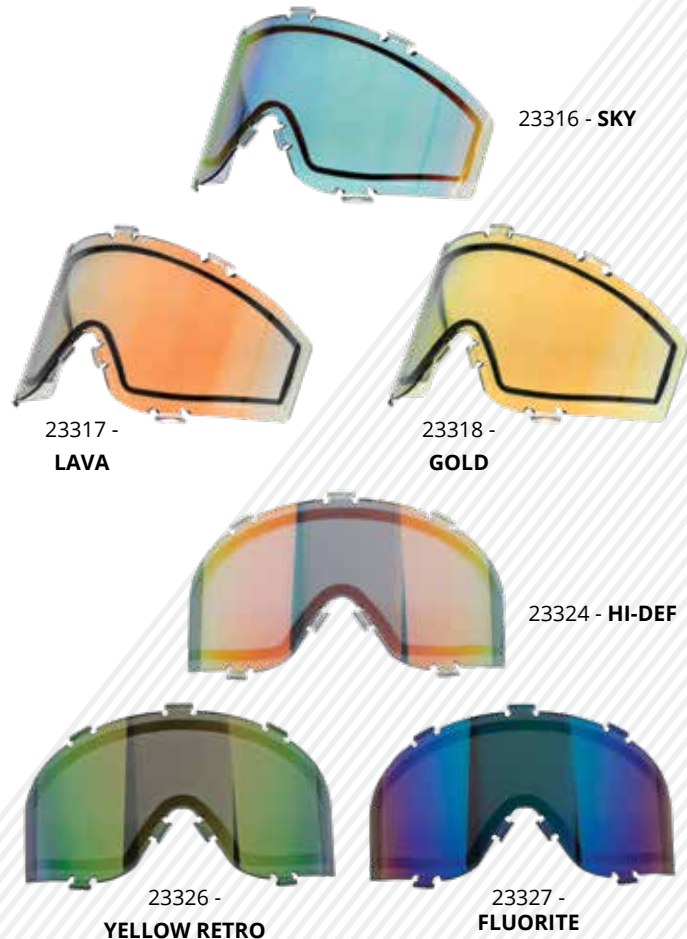

FEATURES:

- JT Spectra Thermal lenses pass ASTM standard for eye protection
- Spectra 260° field of vision
- Replacement lens fits all spectra goggle systems
- Replacement thermal lenses for the Spectra series of JT goggles
- Fits JT Proflex, JT Flex-8 and JT Proshield goggles
- Dual-pane Spectra Thermal Lens for reduced fogging