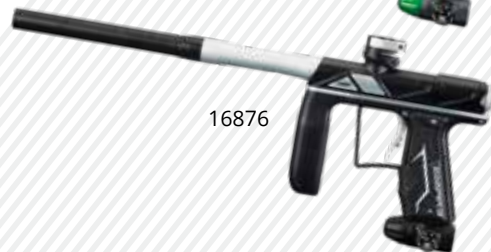

EMPIRE AXE PRO

EMPIRE AXE PRO MARKER

The Empire Axe Pro offers tournament level performance in a great new package that includes a sweet bolt removal design and new Driver XX barrel.

FEATURES

- Full feature Redline OLED board with joystick navigation
- Only 2 hex wrenches needed for all screws
- Improved ergonomics in Grip Frame and Foregrip
- Weather resistant including waterproof gasket around battery door
- Simple push-button in-line bolt removal system
- Small, compact Relay ASA
- Polished two piece barrel with standard Bore size .688 improved accuracy & efficiency
- 7.5" Control bore and spiral porting for excellent ball on ball accuracy that is cross compatible with Pipe barrel backs
- New trigger design with modular trigger guard
- Trigger pin removed in favor of screw for easier Trigger maintenance
- Externally serviceable Eyes, no longer requiring marker disassembly for Eye maintenance
- Double Eye system that is easy to clean
- Rubber nub-style ball detents
- Tool-less clamping feedneck
- Integrated internal air channel