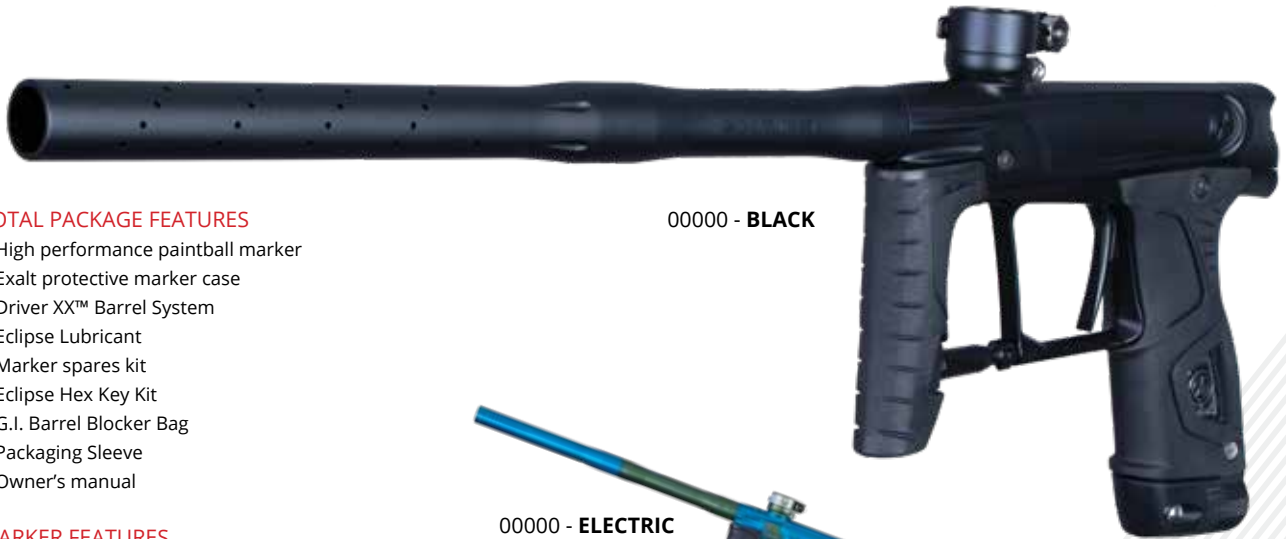

### BARREL COVER

DESIGNED FOR THE ULTIMATE PROTECTION FOR YOURSELF AND OTHERS.

A barrel blocker is a necessary safety item for paintball on every level. Designed to fit over a player's barrel and secure to their marker with an adjustable lanyard, the barrel blocker will prevent an accidentally fired paintball from leaving the barrel, protecting all surrounding players and ensuring safety when used. Required at all professional, insured paintball playing parks.

61205

61206

61207

This Product is brought to you by G.I. SPORTZ in collaboration with PLANET ECLIPSE and EXALT Paintball. Our aim is to provide Pro Players with the highest level of excellence in performance paintball in a complete package. Introducing the new Stealth® High Performance Marker powered by Planet Eclipse's Gamma Core Drivetrain equipped with G.I.'s exclusive styling and Driver XX™ Barrel System Technology packaged in Exalt's All-Weather Protective Carbon Series Marker Case.

00000 - **BLACK**

**TOTAL PACKAGE FEATURES**

- High performance paintball marker
- Exalt protective marker case
- Driver XX™ Barrel System
- Eclipse Lubricant
- Marker spares kit
- Eclipse Hex Key Kit
- G.I. Barrel Blocker Bag
- Packaging Sleeve
- Owner's manual