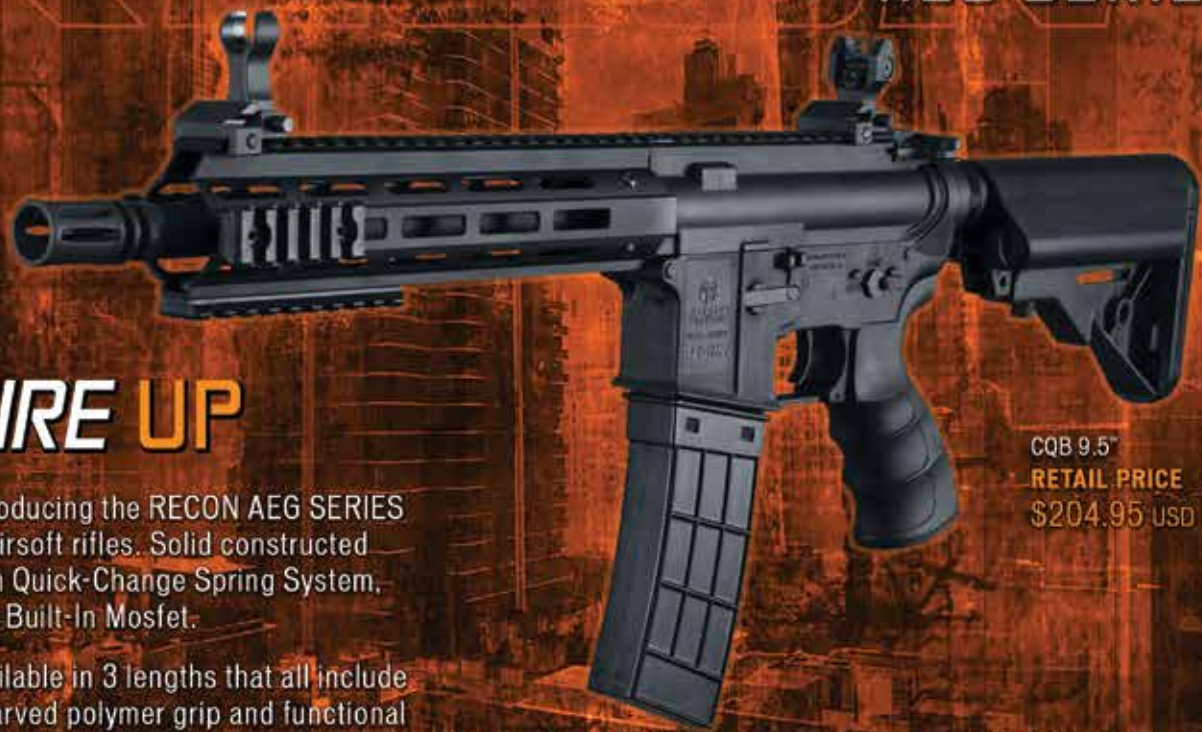

RECON®

AEG SERIES

FIRE UP

Introducing the RECON AEG SERIES of airsoft rifles. Solid constructed with Quick-Change Spring System, and Built-In Mosfet.

Available in 3 lengths that all include a carved polymer grip and functional easy-lock latch adjustable stock for the ultimate in ergonomic adaptability.

A full-length integrated top M-Lok Rail provides quick mounting for optics and accessories. Solid reliable flip-up front and rear adjustable sights ensure greater aim and can be folded to make room for optics when needed.

CQB 9.5"
RETAIL PRICE
$204.95 USD