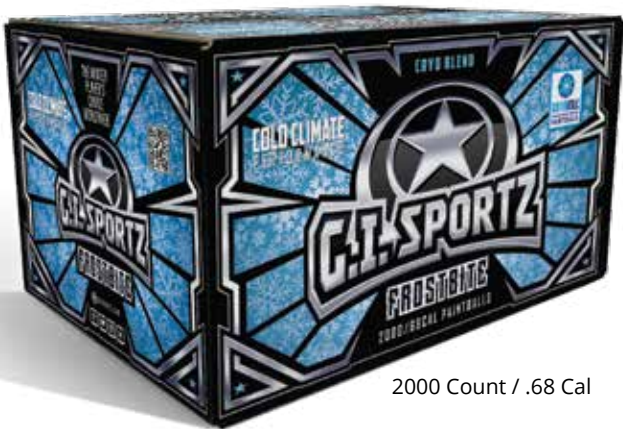

2000 Count / .68 Cal

FROSTBITE paintballs contain the CRYO FILL™ Freeze-Proof Formula found originally in DRAXXUS™ winter paintballs. A true winter formulation researched and developed to perform in cold climates withstanding conditions down to -20°C / -4° F.

G.I. SPORTZ FROSTBITE

A true winter ball, where both shell & fill are designed to ensure fields can operate throughout the winter with reliability and consistency.

- Robust Shell to withstand winter conditions down to -20°C/-4°F
- Bright marking CRYO FILL™
- Easy Tracking Bright Dual Color shell
- Printed "Snowflake" for cold weather certification

METALLIC SHELL	YELLOW / YELLOW SNOW	ORANGE / ORANGE SNOW
FILL	YELLOW 1542	ORANGE 1541